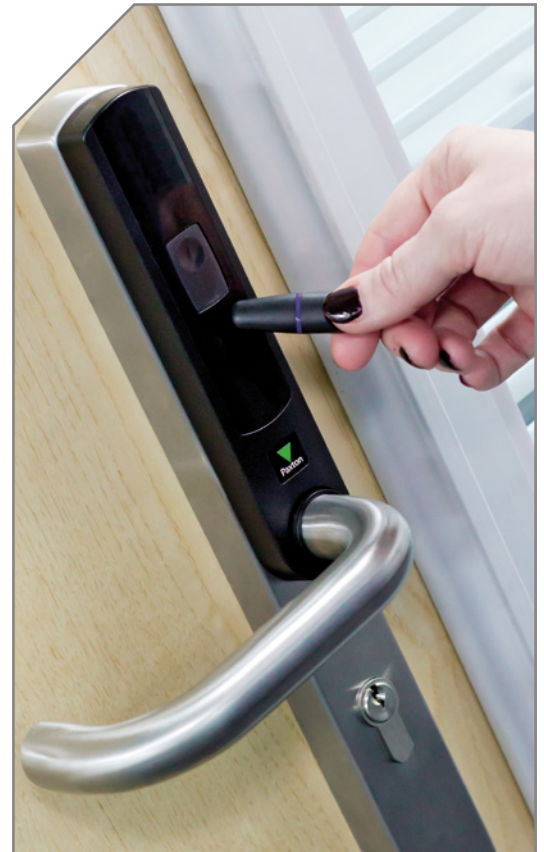

Net2 PaxLock is a versatile product, designed as a simple replacement to your current door handle, and the perfect addition to your Net2 system. Net2 PaxLock combines wireless electronic security with a stylish slimline door handle. A simple way to secure and control access in and around a building, Net2 PaxLock can be installed quickly, with minimum disruption, as it doesn't require mains power.

Enjoy the Convenience of Wireless Access Control

- Ideal for sites where cabling has proven tricky in the past. Minimise the disruption often associated with hardwiring to each door

Discover the Benefits of a System that Moves Beyond Simple Access Control

- Net2 PaxLock combines market leading Net2 access control features with enormously simple to manage software

Ideal Solution for Budget Conscious Sites

- Net2 PaxLock provides an economical and compact solution, saving you money on wiring and hardware

Attractive Slimline Unit to Complement Your Environment

- Perfect for design-led interiors where aesthetics matter. Smart satin chrome finish complements a range of sites

Net2 PaxLock - A Complete Wireless Security Solution Whatever Your Requirements