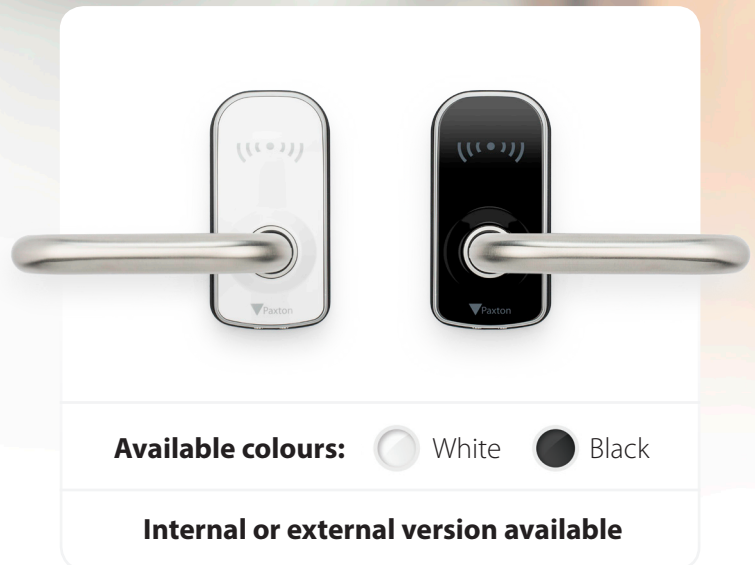

PaxLock Pro

Robust, Secure, Wireless Access Control

Designed in black or white, with anti-scratch coating to maintain a high quality look and feel. PaxLock Pro is available for internal or external facing doors, making it suitable for a range of buildings and applications.

**Modern Look
and Feel**

**Time and Energy
Efficient**

**Internal and
External Versions**

**5-Year
Guarantee**

Full information:

paxton.info/3554

Introducing **PaxLock Pro**

PaxLock Pro is the latest addition to Paxton's range of wireless access control solutions, in a door handle. The smart, compact appearance lends itself to more locations than ever before. Its robust design ensures it is built to last, providing a time and energy efficient security solution for your building.

Full information:

► paxton.info/3554

Extensively Tested

Meets High Industry Standards

- Certified to work with fire doors – FD30 and FD60
- EN179 compliant
- Impact resistance rated – IK10
- Suitable for external facing doors – IP55
- Guaranteed quality and built to last – 5-year guarantee