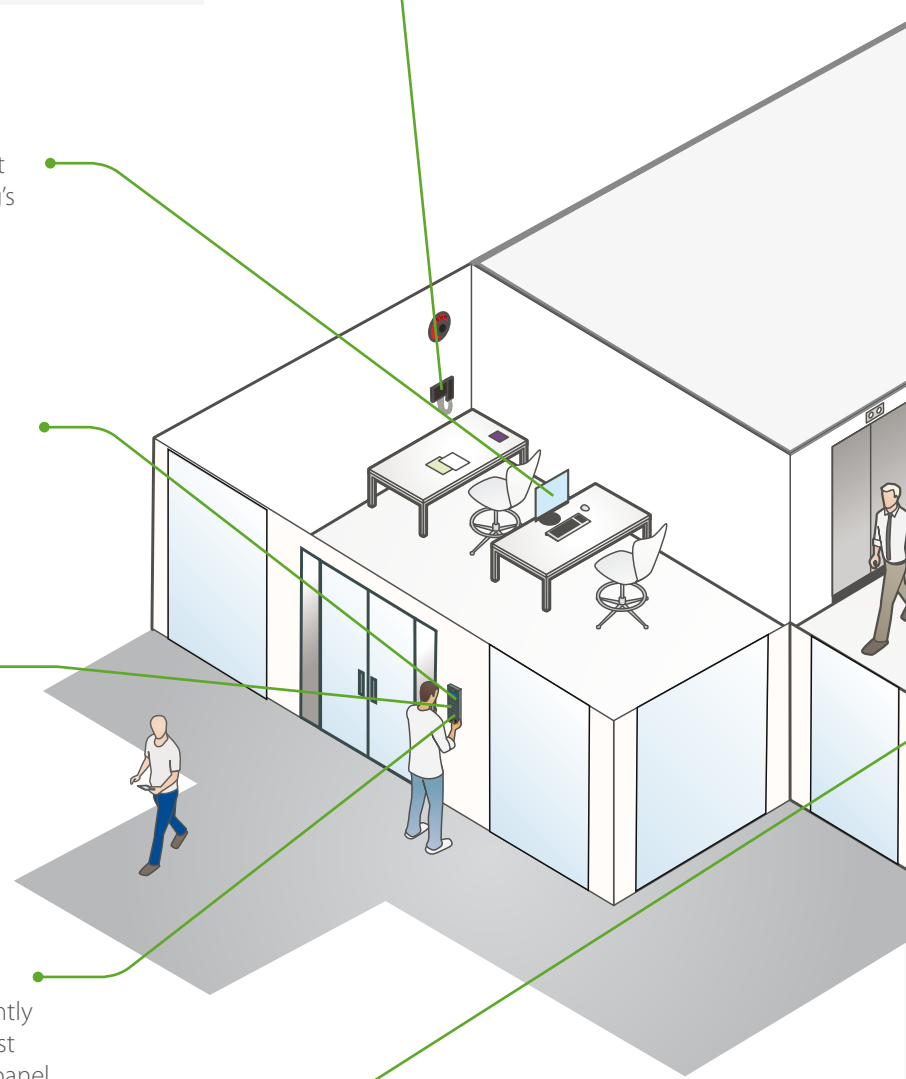

Net2 Entry in your building

Simple to build, just three components:

Fully SIP compatible - answer the door from a SIP enabled phone, tablet or PC

Install with minimal disruption - can connect directly into your building's network

Camera can be adjusted on installation to ensure clear view of visitors

Reads Paxton and MIFARE® token technology - offering a wider range of card and token types to open your door

Vandal resistant panel (IK10 rating) - independently tested, offering the highest impact resistance of any panel

Secondary camera integration for increased security