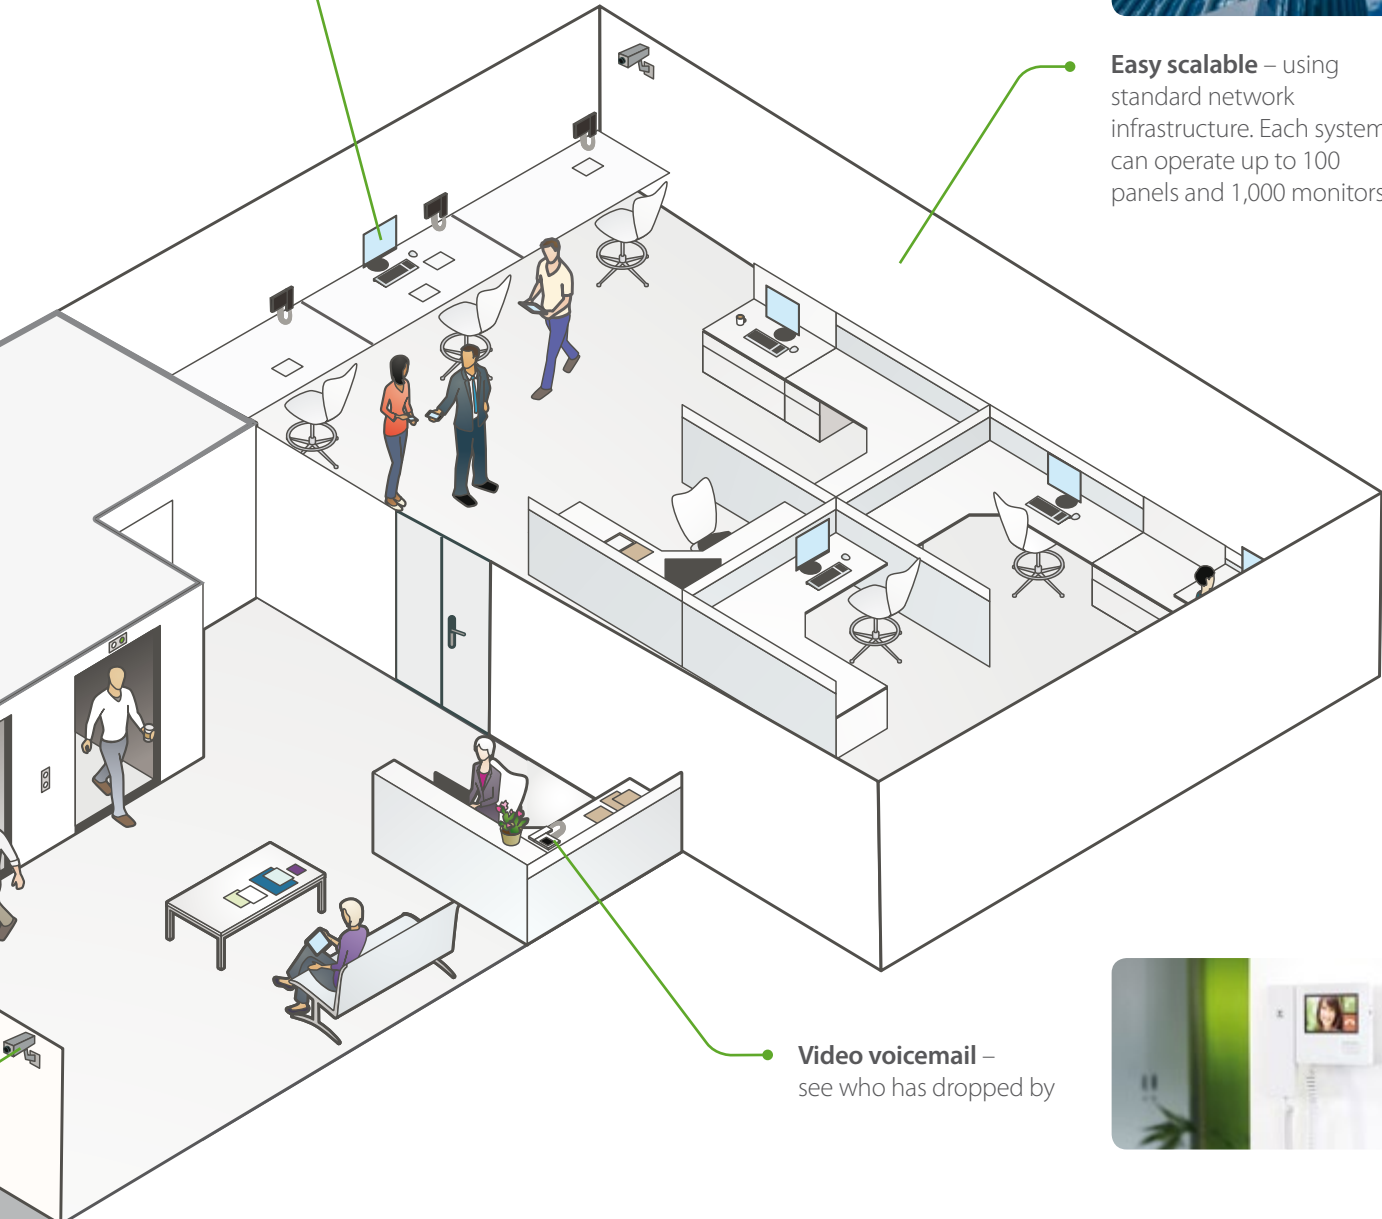

Simple

The Net2 Entry system comprises three simple components; external panel, door control unit and internal monitor handset. On approaching your building, visitors call via the bell button on the external panel. Once you have recognised the caller via the full colour, smart audio/video monitor, you can grant or deny access as appropriate.

Install with minimal disruption - can connect directly into your building's network

Camera can be adjusted on installation to ensure clear view of visitors

Reads Paxton and MIFARE[®] token technology - offering a wider range of card and token types to open your door

Vandal resistant panel (IK10 rating) - independently tested, offering the highest impact resistance of any panel

Secondary camera integration for increased security

Comes with Net2 access control built-in – add or delete staff and visitors in seconds

Easy scalable – using standard network infrastructure. Each system can operate up to 100 panels and 1,000 monitors

Video voicemail – see who has dropped by

Add Net2 access control for smarter building management